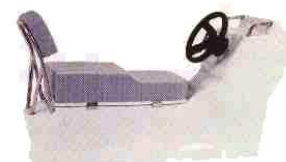

Oar locks

Oars & Paddles

Rope holder & Oar Holders

Seat hooks

Steering Consoles

Visit our website at : <http://www.watercraft.co.za>

All dimensions are approximate / Prices & specifications can be changed without notice.